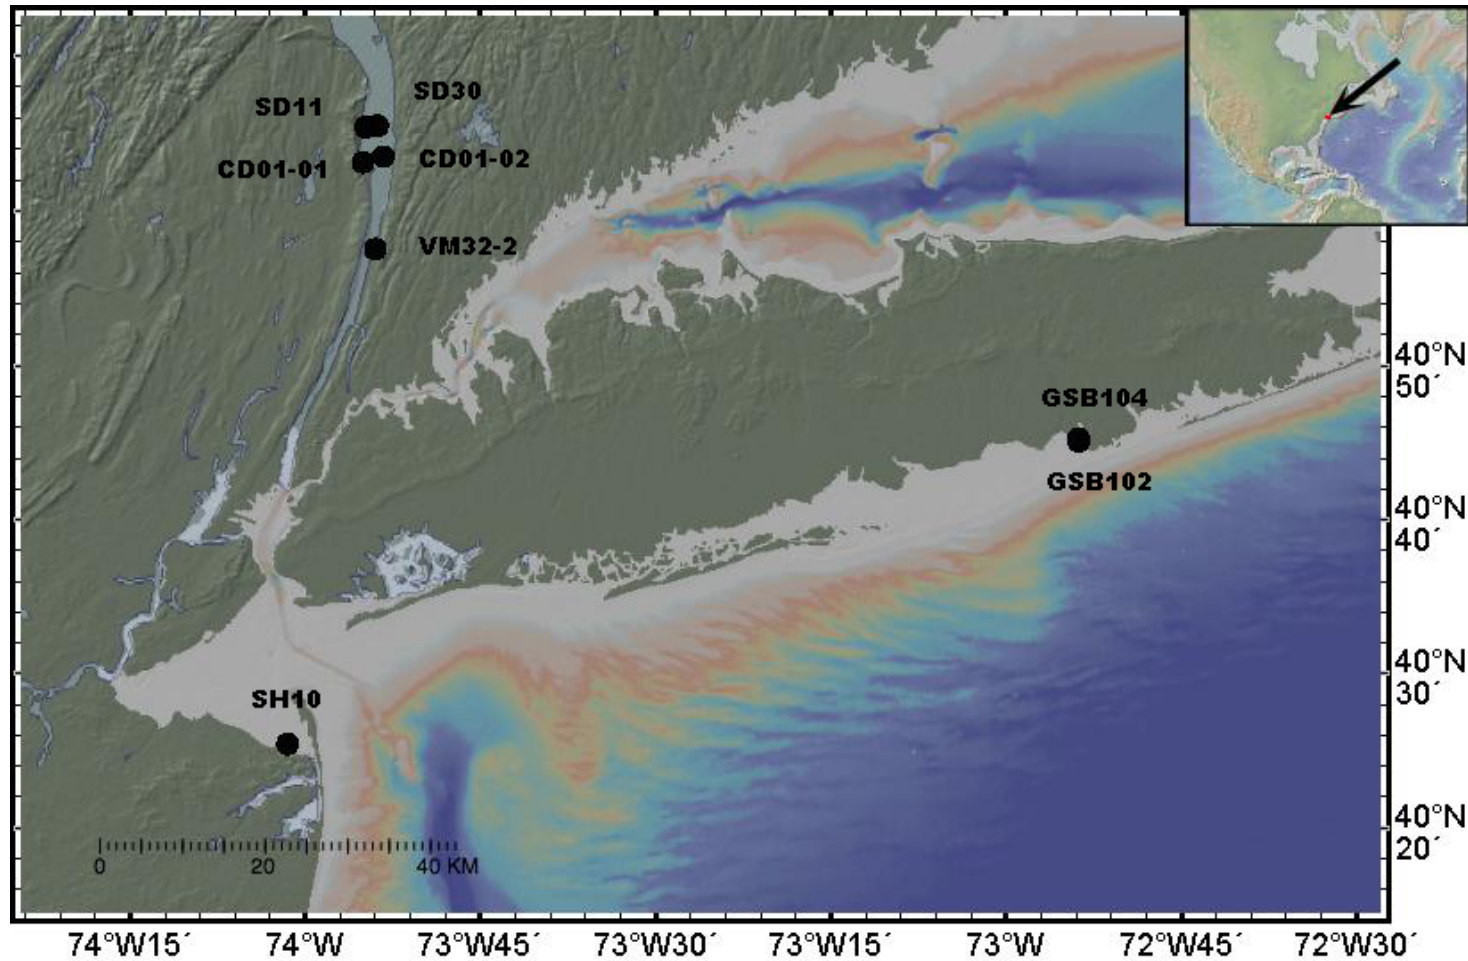

# Evidence for a Tsunamigenic Impact in the New York Metropolitan Area Approximately 2300 Years Ago

Katherine Cagen, Vincent Reppucci  
Advisor: Dallas Abbott