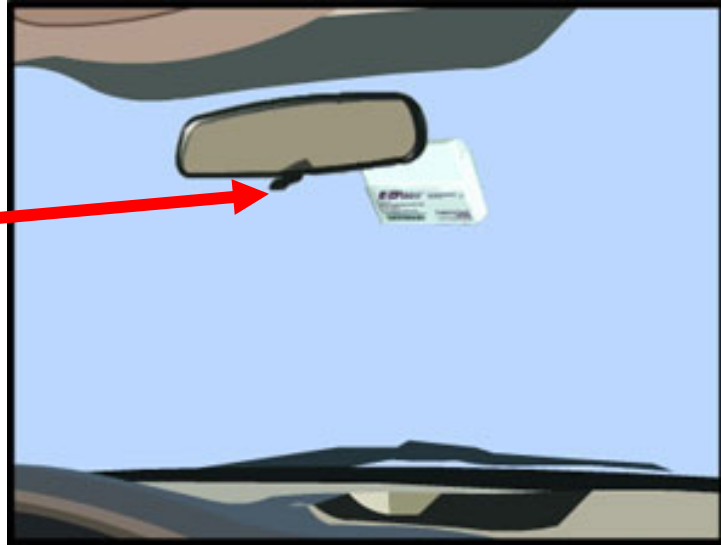

LDEO RFID Gate Access Tag and Parking Decal

Mount RFID Transponder behind rearview mirror next to ezpass.

Place New LDEO Sticker on Front Bumper on Passenger's side.